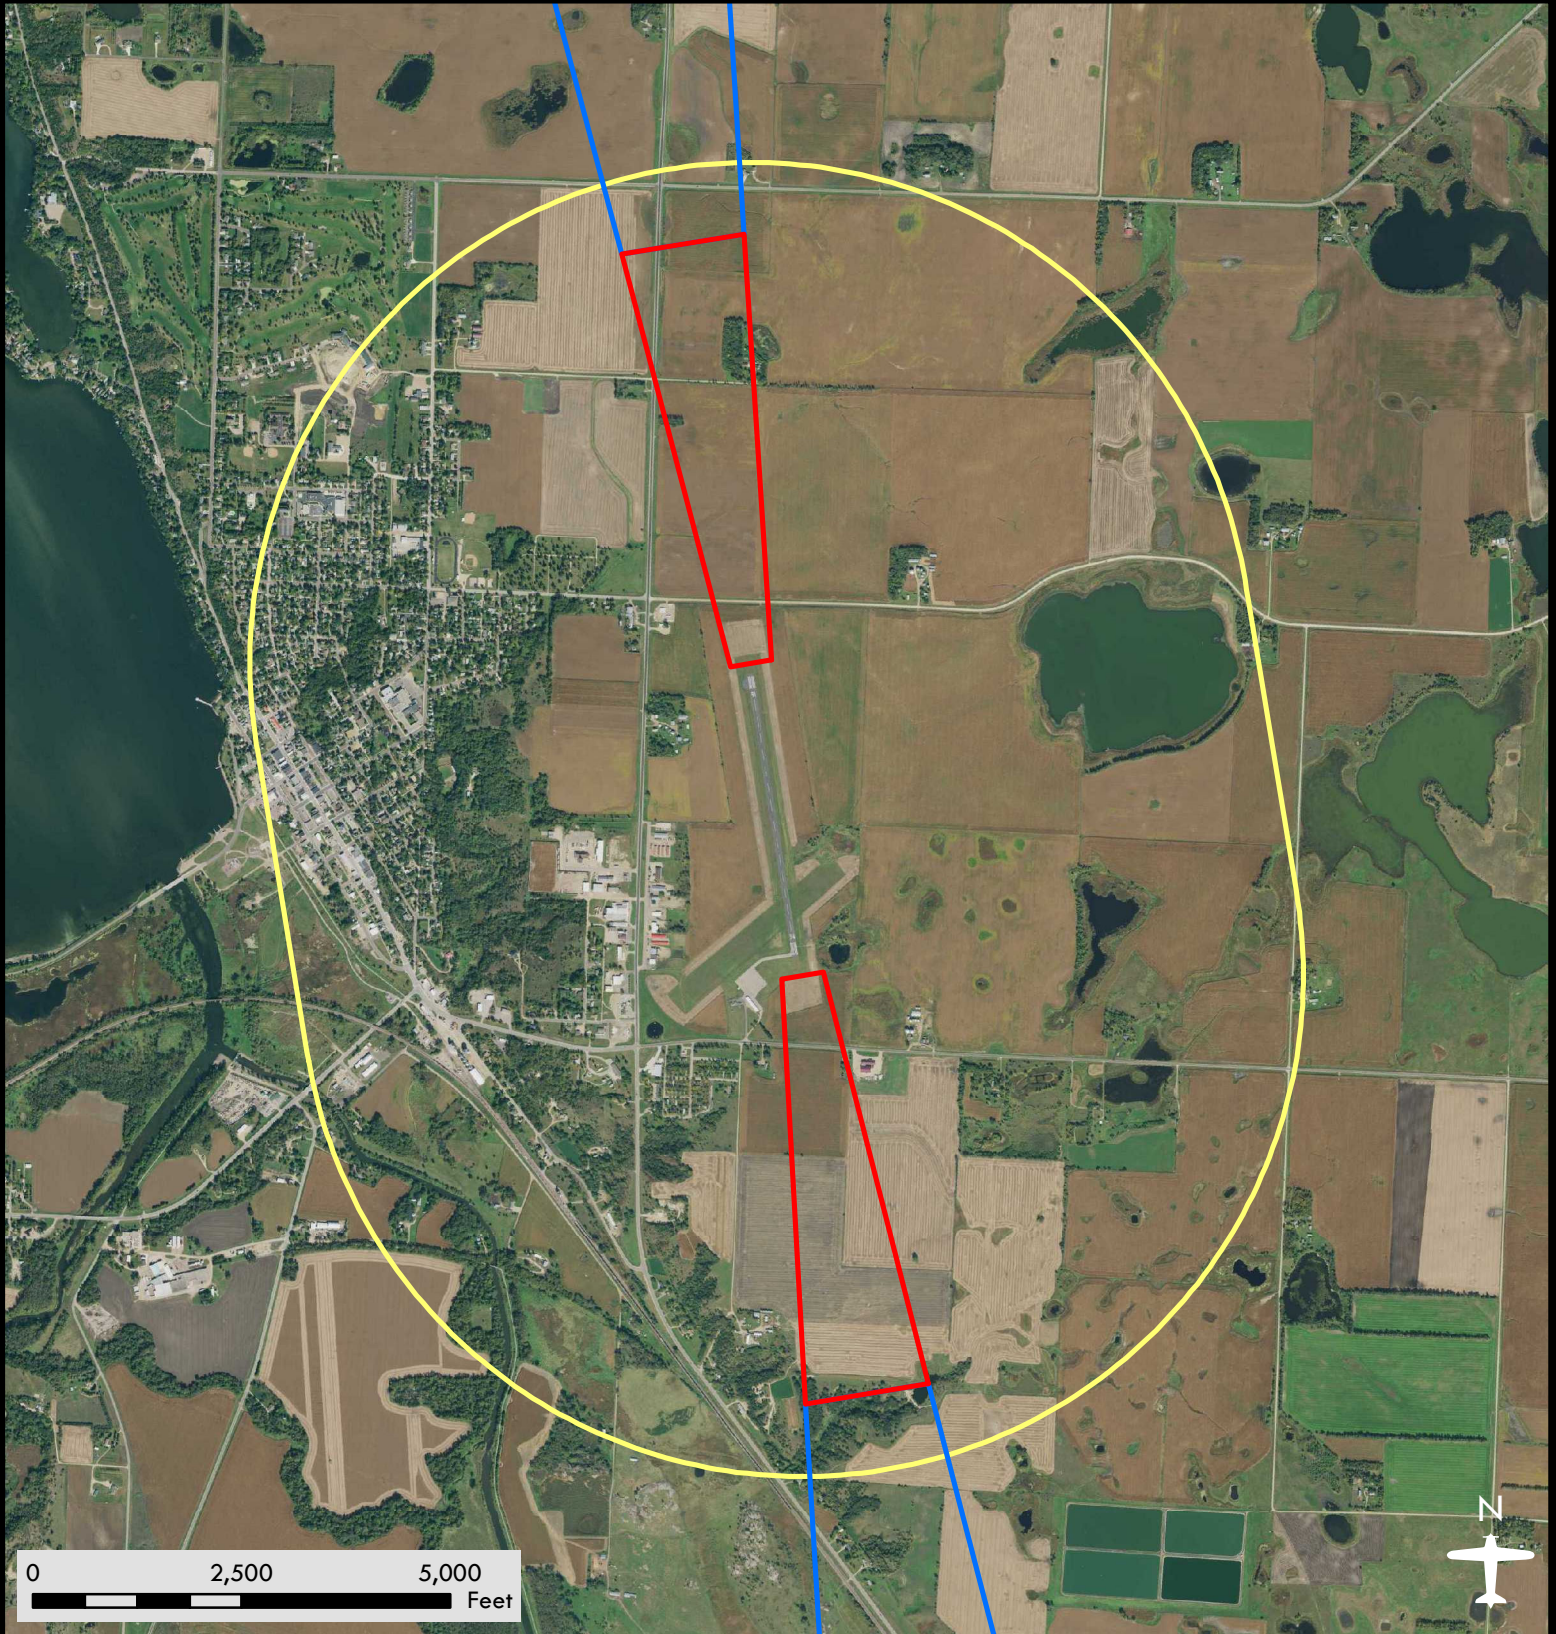

Ortonville Municipal Airport - Martinson Field

Airport Safety Zones

Date: 08/08/2018

Legend

-  Zone A
-  Zone B
-  Zone C

DISCLAIMER: This is not an official zoning map. To view the official map and ordinance for this airport, please visit the Airport Zoning Information Warehouse at <https://www.dot.state.mn.us/aero/planning/zoning-warehouse.html>. The State of Minnesota makes no representations or warranties expressed or implied, with respect to the reuse of the data provided herewith regardless of its format or the means of its transmission. There is no guarantee or representation to the user as to the accuracy, currency, suitability, or reliability of this data for any purpose. The user accepts the data "as is." The State of Minnesota assumes no responsibility for loss or damage incurred as a result of any user's reliance on this data. All maps and other material provided herein are protected by copyright. Permission is granted to copy and use the materials herein.